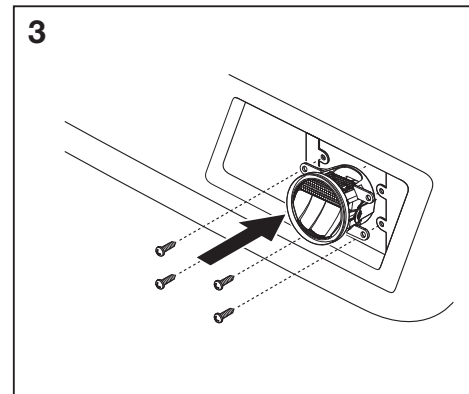

Displayed mounting bracket might differ for different car models.\*

**OSRAM**

2

#13974  
black  
score dimension 148 x 210 mm

**OSRAM**

3

#13974  
black  
score dimension 148 x 210 mm

**NOT FOR PRINT PRODUCTION!**  
本品不可印刷生产