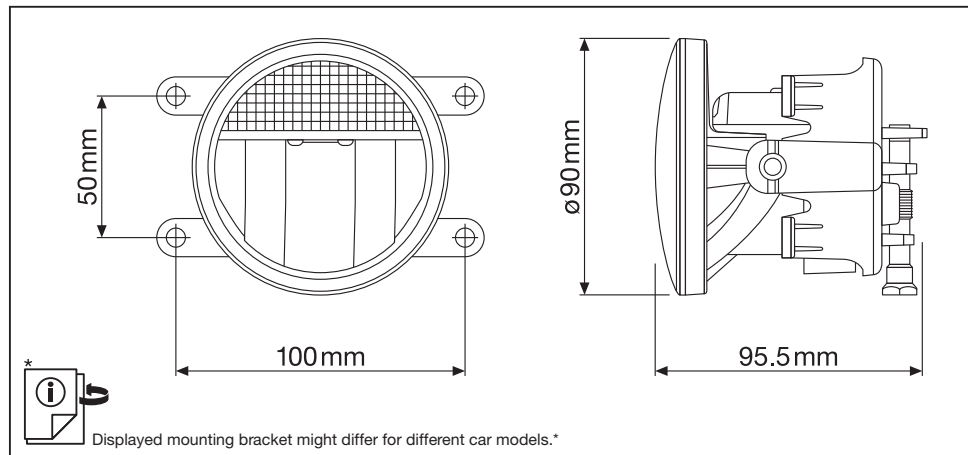

Displayed mounting bracket might differ for different car models.\*

**OSRAM**

2

#13974  
black  
score dimension 148 x 210 mm

**OSRAM**

3

#13974  
black  
score dimension 148 x 210 mm

**NOT FOR PRINT PRODUCTION!**  
本品不可印刷生产