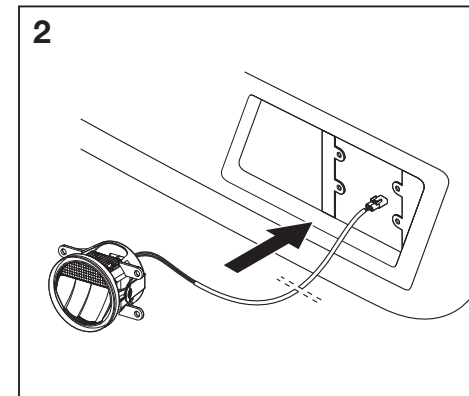

Displayed mounting bracket might differ for different car models.\*

**OSRAM**

2

#13974  
black  
score dimension 148 x 210 mm

**OSRAM**

3

#13974  
black  
score dimension 148 x 210 mm

**NOT FOR PRINT PRODUCTION!**  
本品不可印刷生产