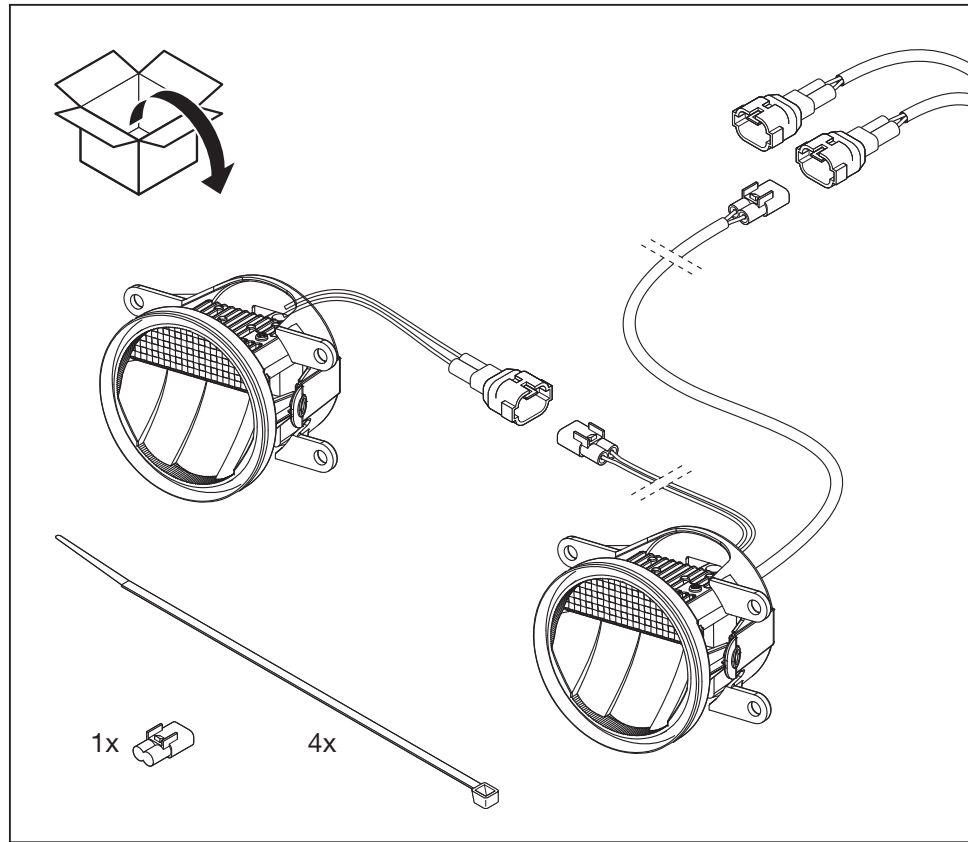

Displayed mounting bracket might differ for different car models.\*

**OSRAM**

2

#13974  
black  
score dimension 148 x 210 mm

**OSRAM**

3

#13974  
black  
score dimension 148 x 210 mm

**NOT FOR PRINT PRODUCTION!**  
本品不可印刷生产