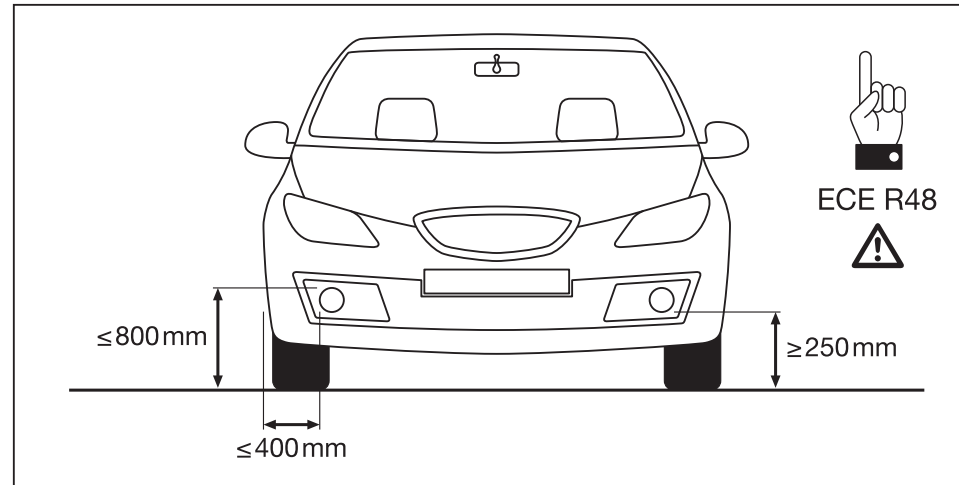

Displayed mounting bracket might differ for different car models.\*

**OSRAM**

2

#13974  
black  
score dimension 148 x 210 mm

**OSRAM**

3

#13974  
black  
score dimension 148 x 210 mm

**NOT FOR PRINT PRODUCTION!**  
本品不可印刷生产