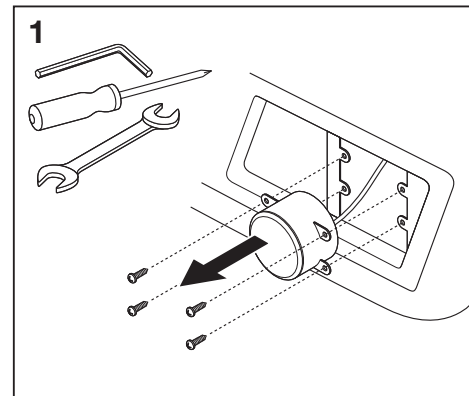

Displayed mounting bracket might differ for different car models.\*

**OSRAM**

2

#13974  
black  
score dimension 148 x 210 mm

**OSRAM**

3

#13974  
black  
score dimension 148 x 210 mm

**NOT FOR PRINT PRODUCTION!**  
本品不可印刷生产